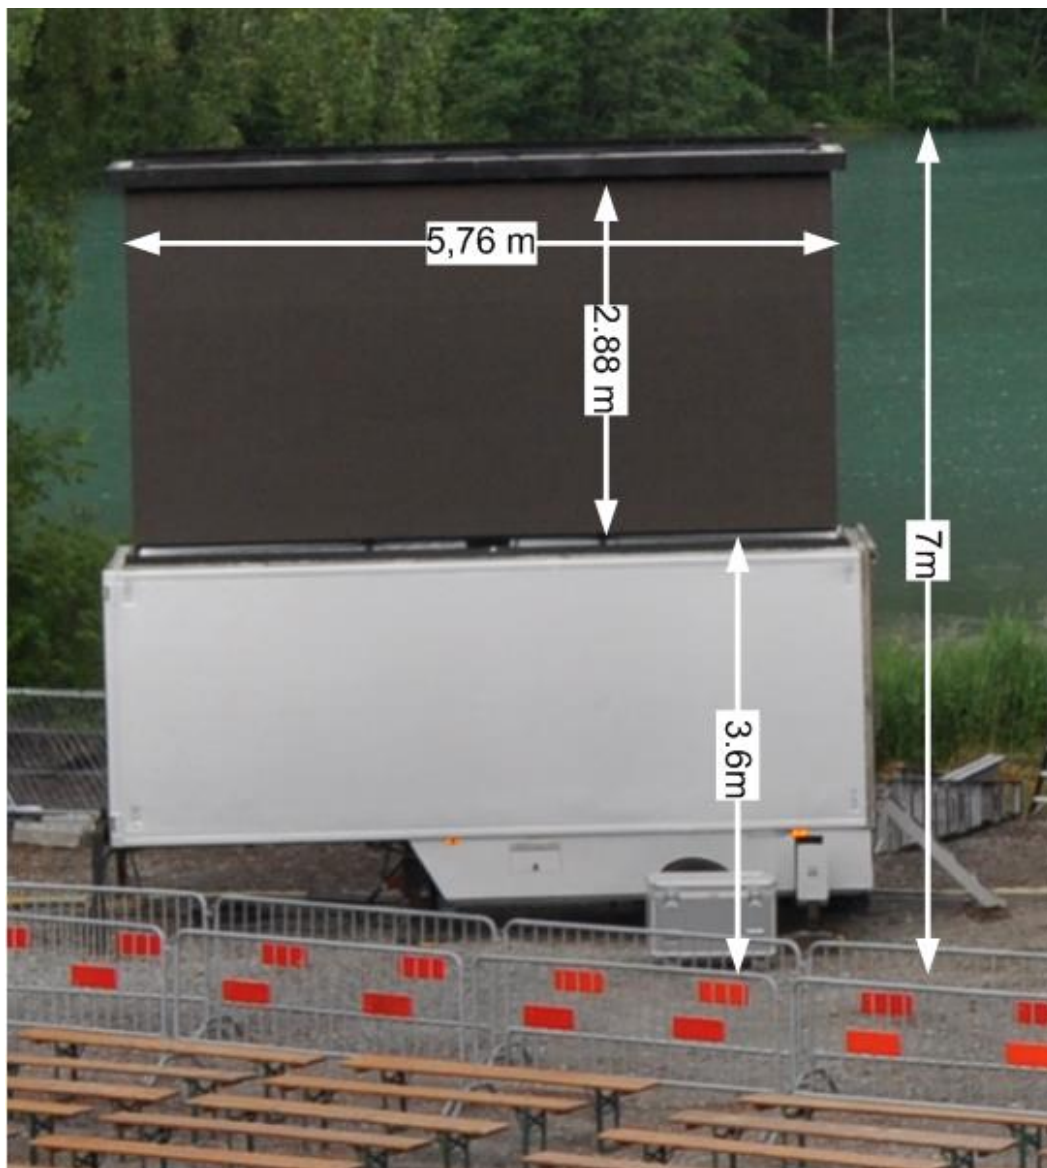

LED VIDEO WALL

6 x 3 m pixel pitch 10mm

LED Video Wall 6x3m

- Mobile LED-wall

- 5,76 x 2,88 meter
- Pixel Pitch 10 mm
- 32A @ 50Hz
3f + N + PE (5pole)
Earth leakage protection : **300mA**

- Standard with LED Video Processor LVP603S

- Sources selectable:
 - 1x SDI
 - 1x HDMI
 - 1 x DVI
 - 1 x VGA
 - 1 x CVBS (Composietvideo)

- Presentation display size 16:9

Technical details LED

- Trailer:
 - Length: 6,5 m (excl. stairs 1,5m)
 - Width: 2,25m (excl. punches)
 - Drive height: 3,5m

 - Height: 7.0m – 7.2m
 - Max width: 3,5m (incl. punches)
 - Screen rotates: 45° left- and right

 - Weight: 7,5 T
 - Vehicle registration: OG-45-NP

Floor plan LED

Height plan LED

Branding plan

Bart Jansen

Managing Director