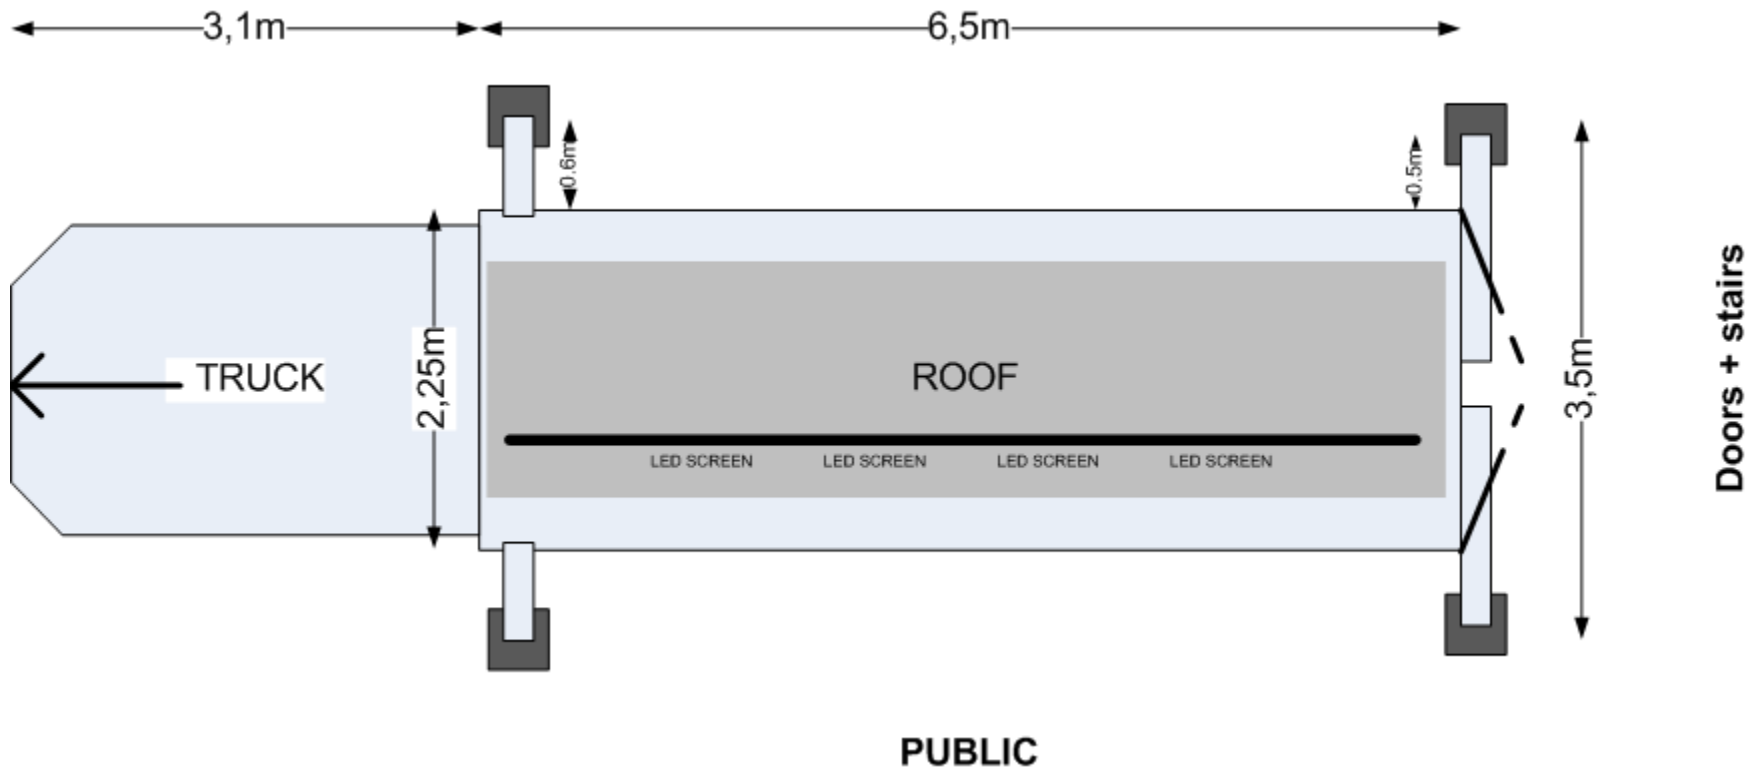

LED VIDEO WALL

6 x 3 m pixel pitch 10mm

LED Video Wall 6x3m

- Mobile LED-wall

- 5,76 x 2,88 meter
- Pixel Pitch 10 mm
- 32A @ 50Hz
3f + N + PE (5pole)
Earth leakage protection : **300mA**

- Standard with LED Video Processor LVP603S

- Sources selectable:
 - 1x SDI
 - 1x HDMI
 - 1 x DVI
 - 1 x VGA
 - 1 x CVBS (Composietvideo)

- Presentation display size 16:9

Technical details LED

- Trailer:
 - Length: 6,5 m (excl. stairs 1,5m)
 - Width: 2,25m (excl. punches)
 - Drive height: 3,5m

 - Height: 7.0m – 7.2m
 - Max width: 3,5m (incl. punches)
 - Screen rotates: 45° left- and right

 - Weight: 7,5 T
 - Vehicle registration: OG-45-NP

Floor plan LED

Height plan LED

Branding plan

Bart Jansen

Managing Director